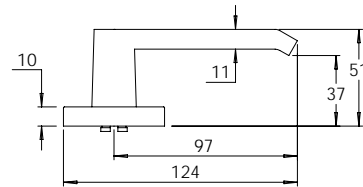

Material Marine Grade 316 Stainless Steel

madinoz MDZ L20

FINISH AVAILABLE IN **SSS** **PSS**

madinoz MDZ L20-PV

madinoz MDZ L20Z

FINISH AVAILABLE IN **SSS** **PSS**

madinoz MDZ L20-PVZ