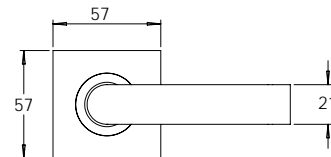

Material Marine Grade 316 Stainless Steel

madinoz MDZ L20

FINISH AVAILABLE IN **SSS** **PSS**

madinoz MDZ L20-PV

madinoz MDZ L20Z

FINISH AVAILABLE IN **SSS** **PSS**

madinoz MDZ L20-PVZ